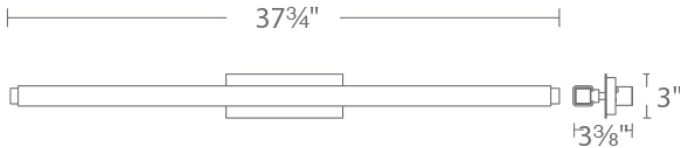

Project:

Location:

Fixture Type:

Catalog Number:

AVAILABLE FINISHES:

Mini Vogue

WS-21736

PRODUCT DESCRIPTION

This minimalist design adapts to almost any decor scheme, from urban industrial to everyday transitional, with its slim, linear form and versatile finishes. Perfect for baths, foyers and hallways.

FEATURES

- Driver installed within the Junction Box, driver dimension: 2.8" x 1.3" x 1.2"
- Extruded acrylic diffuser
- Adjustable backplate accommodates to off-center junction box locations
- Built in color temperature adjustability. Switch from 2700K/3000K/3500K

SPECIFICATIONS

Rated Life	54000 Hours
Standards	ETL, cETL,Damp Location Listed,Energy Star 2.0
Input	120-277V,50/60Hz
Driver Dimension	2.8" x 1.3" x 1.2"
Dimming	ELV
Color Temp	2700K,3000K,3500K
CRI	90
Construction	Die-cast aluminum end caps, aluminum back plate, extruded acrylic diffuser
Mounting	Can be mounted on wall in all orientations

WS-21736

Model & Size	Color Temp	Finish	LED Watts	LED Lumens	Delivered Lumens
WS-21736 38"	2700K	BK Black	29.5W	2446	2172
	2700K	BN Brushed Nickel	29.5W	2446	2172
	2700K	CH Chrome	29.5W	2446	2172
	3000K	BK Black	29.5W	2564	2269
	3000K	BN Brushed Nickel	29.5W	2564	2269
	3000K	CH Chrome	29.5W	2564	2269
	3500K	BK Black	29.5W	2669	2363
	3500K	BN Brushed Nickel	29.5W	2669	2363
	3500K	CH Chrome	29.5W	2669	2363

Example: **WS-21736-35-CH**

For custom requests please contact customs@modernforms.com