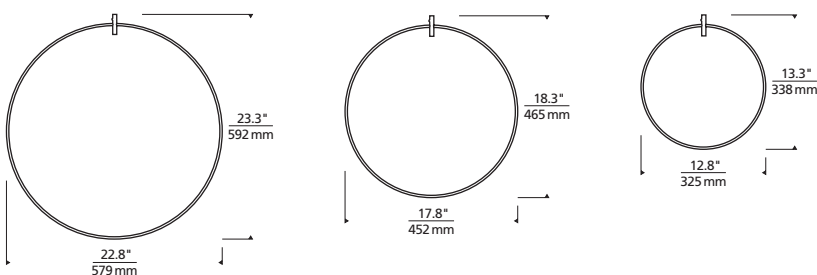

SPECIFICATIONS

FIXTURE HEIGHT	7.6"
FIXTURE DIAMETER	5.0"
WEIGHT	6.5 lbs
CORD LENGTH	144"
DELIVERED LUMENS	118 each
WATTS	9 each
VOLTAGE	120V
DIMMING	ELV, Triac
LIGHT DISTRIBUTION	Omnidirectional
MOUNTING OPTIONS	4" square or octagon electrical box
CCT	3000K, 2200K or Warm Color Dimming 3000K-2200K LED module
CRI	90+
GENERAL LISTING	ETL
FIELD SERVICEABLE LED	Yes
CONSTRUCTION	Aluminum, Optic Crystal
FINISH	Aged Brass, Black, Satin Nickel
LED LIFETIME	>50,000 to L70
WARRANTY	5 years

700LOCUSR	SIZE	CANOPY FINISH
13	13" SMALL ¹	R AGED BRASS
18	18" MEDIUM	B BLACK
23	23" LARGE	S SATIN NICKEL

¹13" ONLY AVAILABLE IN BLACK AND SATIN NICKEL

ORDERING INFORMATION

700TDMINAP	SIZE	COLOR	CORD COLOR	HARDWARE FINISH	LAMP
	1 1-LIGHT PENDANT	C CLEAR	B BLACK	R AGED BRASS	-LEDWD LED 90 CRI WARM COLOR DIMMING 3000-2200K 120V
	3 3-LIGHT CHANDELIER		I BLACK & WHITE	B BLACK	-LED922 LED 90 CRI 2200K 120V
	7 7-LIGHT CHANDELIER		U BLUE	S SATIN NICKEL	-LED930 LED 90 CRI 3000K 120V
	11 11-LIGHT CHANDELIER		P COPPER		
			Y GRAY		
			O ORANGE		
			R RED		
			W WHITE		