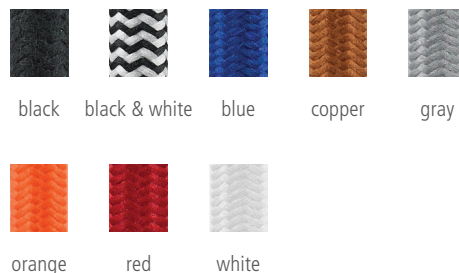

CORD COLOR OPTIONS