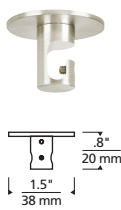

SWAG HOOK OPTION

Use as a creative tool to gracefully change a pendant's point of suspension from the mounting canopy to any point on the ceiling. Order one for each pendant.