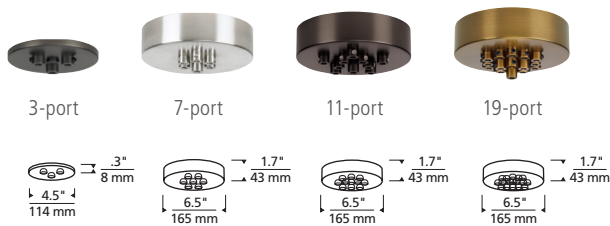

SPECIFICATIONS

FIXTURE HEIGHT	7.6"
FIXTURE DIAMETER	5.0"
WEIGHT	6.5 lbs
CORD LENGTH	144"
DELIVERED LUMENS	118 each
WATTS	9 each
VOLTAGE	120V
DIMMING	ELV, Triac
LIGHT DISTRIBUTION	Omnidirectional
MOUNTING OPTIONS	4" square or octagon electrical box
CCT	3000K, 2200K or Warm Color Dimming 3000K-2200K LED module
CRI	90+
GENERAL LISTING	ETL
FIELD SERVICEABLE LED	Yes
CONSTRUCTION	Aluminum, Optic Crystal
FINISH	Aged Brass, Black, Satin Nickel
LED LIFETIME	>50,000 to L70
WARRANTY	5 years

11-LIGHT CHANDELIER

satin nickel with red cord

LOCUS ACCESSORY

aged brass with black & white cord shown with locus accessory 18" in aged brass

satin nickel with black cord shown with locus accessory 13" in black

black with white cord shown with locus accessory 23" in satin nickel

MULTI-PORT CANOPY OPTIONS

Mount to a standard 4" junction box with round plaster ring (provided by electrician).

700TDMRD	SIZE	CANOPY	FINISH
3	3-PORT	T METAL	R AGED BRASS
7	7-PORT		Z ANTIQUE BRONZE
11	11-PORT ¹		B BLACK
19	19-PORT ²		S SATIN NICKEL
			W WHITE