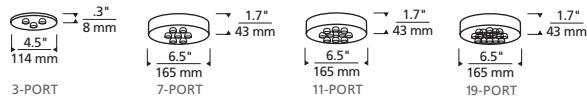

1-LIGHT PENDANT

3-LIGHT CHANDELIER

7-LIGHT CHANDELIER

11-LIGHT CHANDELIER

LOCUS ACCESSORY