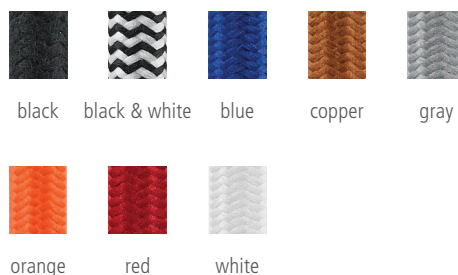

CORD COLOR OPTIONS