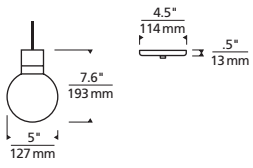

pendant

1-LIGHT PENDANT

LOCUS ACCESSORY

3-LIGHT CHANDELIER

7-LIGHT CHANDELIER

11-LIGHT CHANDELIER