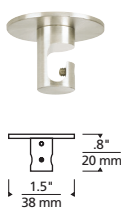

SWAG HOOK OPTION

Use as a creative tool to gracefully change a pendant's point of suspension from the mounting canopy to any point on the ceiling. Order one for each pendant.