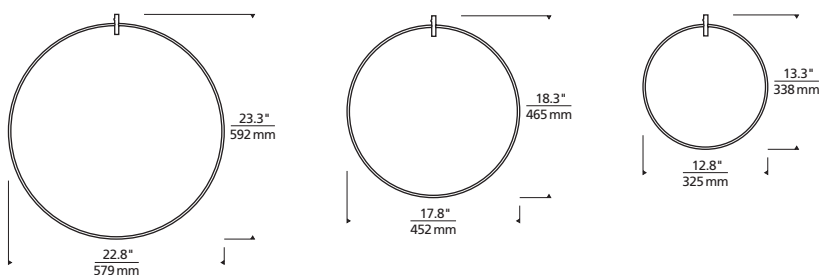

SPECIFICATIONS

FIXTURE HEIGHT	7.6"
FIXTURE DIAMETER	5.0"
WEIGHT	6.5 lbs
CORD LENGTH	144"
DELIVERED LUMENS	118 each
WATTS	9 each
VOLTAGE	120V
DIMMING	ELV, Triac
LIGHT DISTRIBUTION	Omnidirectional
MOUNTING OPTIONS	4" square or octagon electrical box
CCT	3000K, 2200K or Warm Color Dimming 3000K-2200K LED module
CRI	90+
GENERAL LISTING	ETL
FIELD SERVICEABLE LED	Yes
CONSTRUCTION	Aluminum, Optic Crystal
FINISH	Aged Brass, Black, Satin Nickel
LED LIFETIME	>50,000 to L70
WARRANTY	5 years

700LOCUSR	SIZE	CANOPY FINISH
13	13" SMALL ¹	R AGED BRASS
18	18" MEDIUM	B BLACK
23	23" LARGE	S SATIN NICKEL

¹13" ONLY AVAILABLE IN BLACK AND SATIN NICKEL

ORDERING INFORMATION

700TDMINAP	SIZE	COLOR	CORD COLOR	HARDWARE FINISH	LAMP
	1 1-LIGHT PENDANT	C CLEAR	B BLACK	R AGED BRASS	-LEDWD LED 90 CRI WARM COLOR DIMMING 3000-2200K 120V
	3 3-LIGHT CHANDELIER		I BLACK & WHITE	B BLACK	-LED922 LED 90 CRI 2200K 120V
	7 7-LIGHT CHANDELIER		U BLUE	S SATIN NICKEL	-LED930 LED 90 CRI 3000K 120V
	11 11-LIGHT CHANDELIER		P COPPER		
			Y GRAY		
			O ORANGE		
			R RED		
			W WHITE		