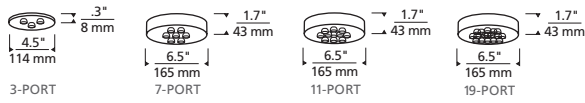

1-LIGHT PENDANT

LOCUS ACCESSORY

3-LIGHT CHANDELIER

7-LIGHT CHANDELIER

11-LIGHT CHANDELIER