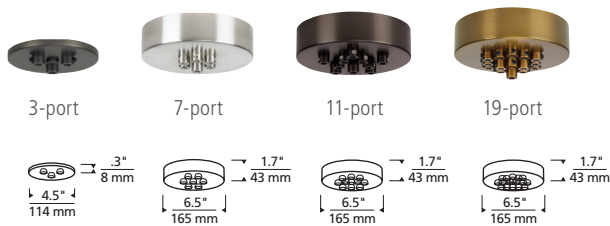

SPECIFICATIONS

FIXTURE HEIGHT	7.6"
FIXTURE DIAMETER	5.0"
WEIGHT	6.5 lbs
CORD LENGTH	144"
DELIVERED LUMENS	118 each
WATTS	9 each
VOLTAGE	120V
DIMMING	ELV, Triac
LIGHT DISTRIBUTION	Omnidirectional
MOUNTING OPTIONS	4" square or octagon electrical box
CCT	3000K, 2200K or Warm Color Dimming 3000K-2200K LED module
CRI	90+
GENERAL LISTING	ETL
FIELD SERVICEABLE LED	Yes
CONSTRUCTION	Aluminum, Optic Crystal
FINISH	Aged Brass, Black, Satin Nickel
LED LIFETIME	>50,000 to L70
WARRANTY	5 years

MULTI-PORT CANOPY OPTIONS

Mount to a standard 4" junction box with round plaster ring (provided by electrician).

700TDMRD	SIZE	CANOPY	FINISH
3	3-PORT	T METAL	R AGED BRASS
7	7-PORT		Z ANTIQUE BRONZE
11	11-PORT ¹		B BLACK
19	19-PORT ²		S SATIN NICKEL
			W WHITE