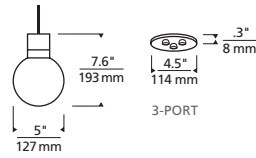

chandelier