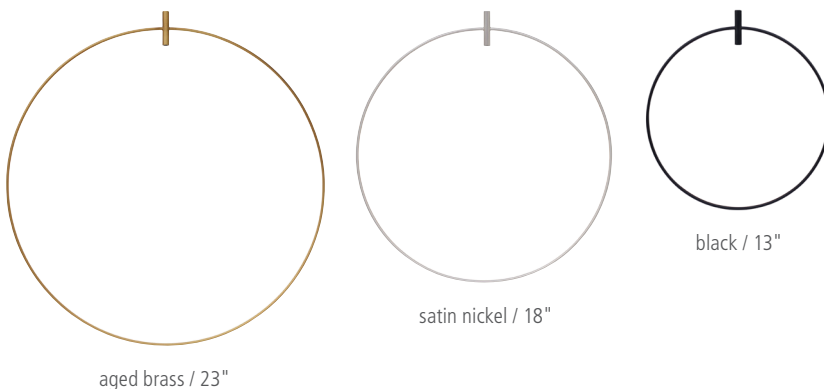

SPECIFICATIONS

FIXTURE HEIGHT	7.6"
FIXTURE DIAMETER	5.0"
WEIGHT	6.5 lbs
CORD LENGTH	144"
DELIVERED LUMENS	118 each
WATTS	9 each
VOLTAGE	120V
DIMMING	ELV, Triac
LIGHT DISTRIBUTION	Omnidirectional
MOUNTING OPTIONS	4" square or octagon electrical box
CCT	3000K, 2200K or Warm Color Dimming 3000K-2200K LED module
CRI	90+
GENERAL LISTING	ETL
FIELD SERVICEABLE LED	Yes
CONSTRUCTION	Aluminum, Optic Crystal
FINISH	Aged Brass, Black, Satin Nickel
LED LIFETIME	>50,000 to L70
WARRANTY	5 years

700TDSWG	FINISH
R	AGED BRASS
Z	ANTIQUÉ BRONZE
B	BLACK
S	SATIN NICKEL
W	WHITE

CORD COLOR OPTIONS

LOCUS ACCESSORY OPTIONS

Available in two sizes, this clean, circular accessory adds dimension and scale as it frames Tech Lighting's socket and cord style pendants including Mina, SoCo and Alva (sold separately).

700LOCUSR	SIZE	CANOPY FINISH
13	13" SMALL ¹	R AGED BRASS
18	18" MEDIUM	B BLACK
23	23" LARGE	S SATIN NICKEL

¹13" ONLY AVAILABLE IN BLACK AND SATIN NICKEL

ORDERING INFORMATION

700TDMINAP	SIZE	COLOR	CORD COLOR	HARDWARE FINISH	LAMP
	1 1-LIGHT PENDANT	C CLEAR	B BLACK	R AGED BRASS	-LEDWD LED 90 CRI WARM COLOR DIMMING 3000-2200K 120V
	3 3-LIGHT CHANDELIER		I BLACK & WHITE	B BLACK	-LED922 LED 90 CRI 2200K 120V
	7 7-LIGHT CHANDELIER		U BLUE	S SATIN NICKEL	-LED930 LED 90 CRI 3000K 120V
	11 11-LIGHT CHANDELIER		P COPPER		
			Y GRAY		
			O ORANGE		
			R RED		
			W WHITE		