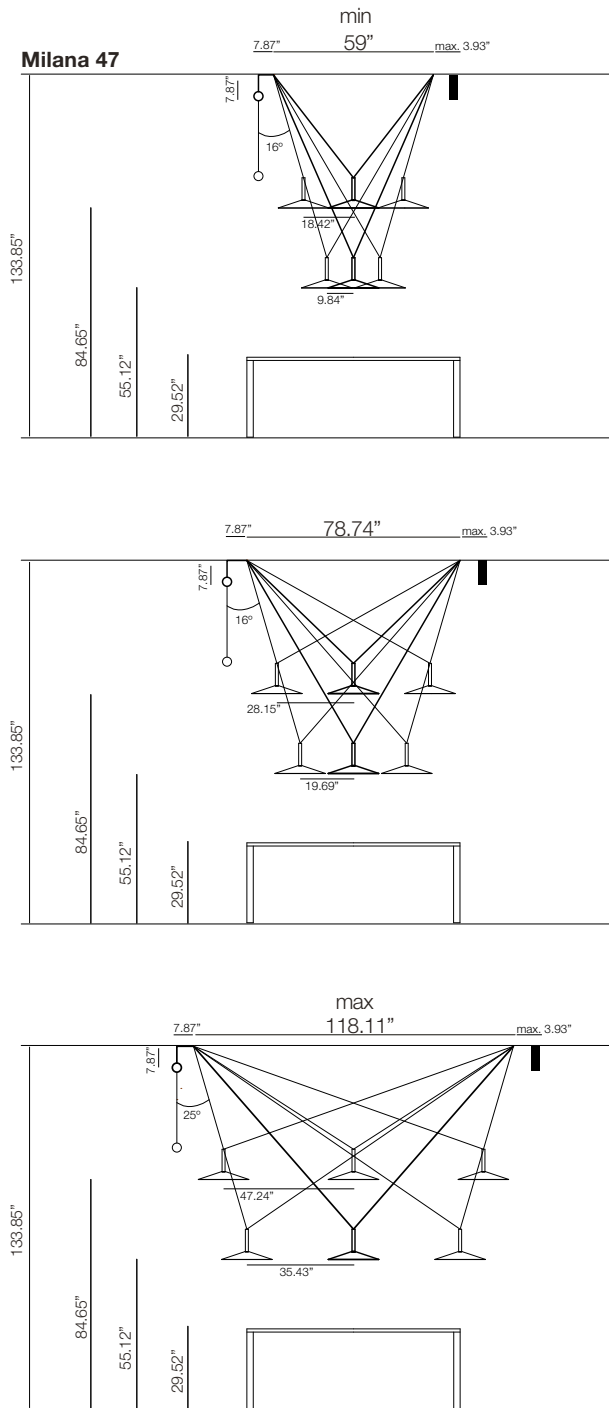

marsetusa@marset.com
www.marset.com

WARNING. California Proposition 65 Warning for California Consumers. This product can expose you to chemicals including wood dust and lead which are known to the State of California to cause cancer or birth defects or other reproductive harm. For more information go to www.P65Warnings.ca.gov

Moving the point of light, that's the idea behind the new design by Jaume Ramirez. Milana involves a system of modular suspension lamps that combine with one another and can be moved both vertically and horizontally.