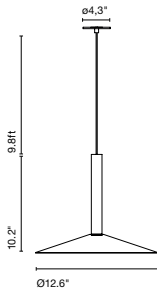

Milana

Jaume Ram3rez

marset

Milana

Milana 32

Milana 47

Milana
LED SMD 8.3W 700mA
2700K CRI90
Source Lumens - 730lm
(included)

Triac phase control dimmer
(100-120V)