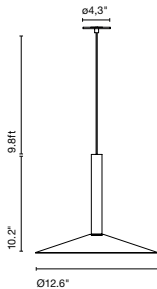

Milana

Jaume Ramírez

marset

Milana

Milana 32

Milana 47

Milana
LED SMD 8.3W 700mA
2700K CRI90
Source Lumens - 730lm
(included)

Triac phase control dimmer
(100-120V)