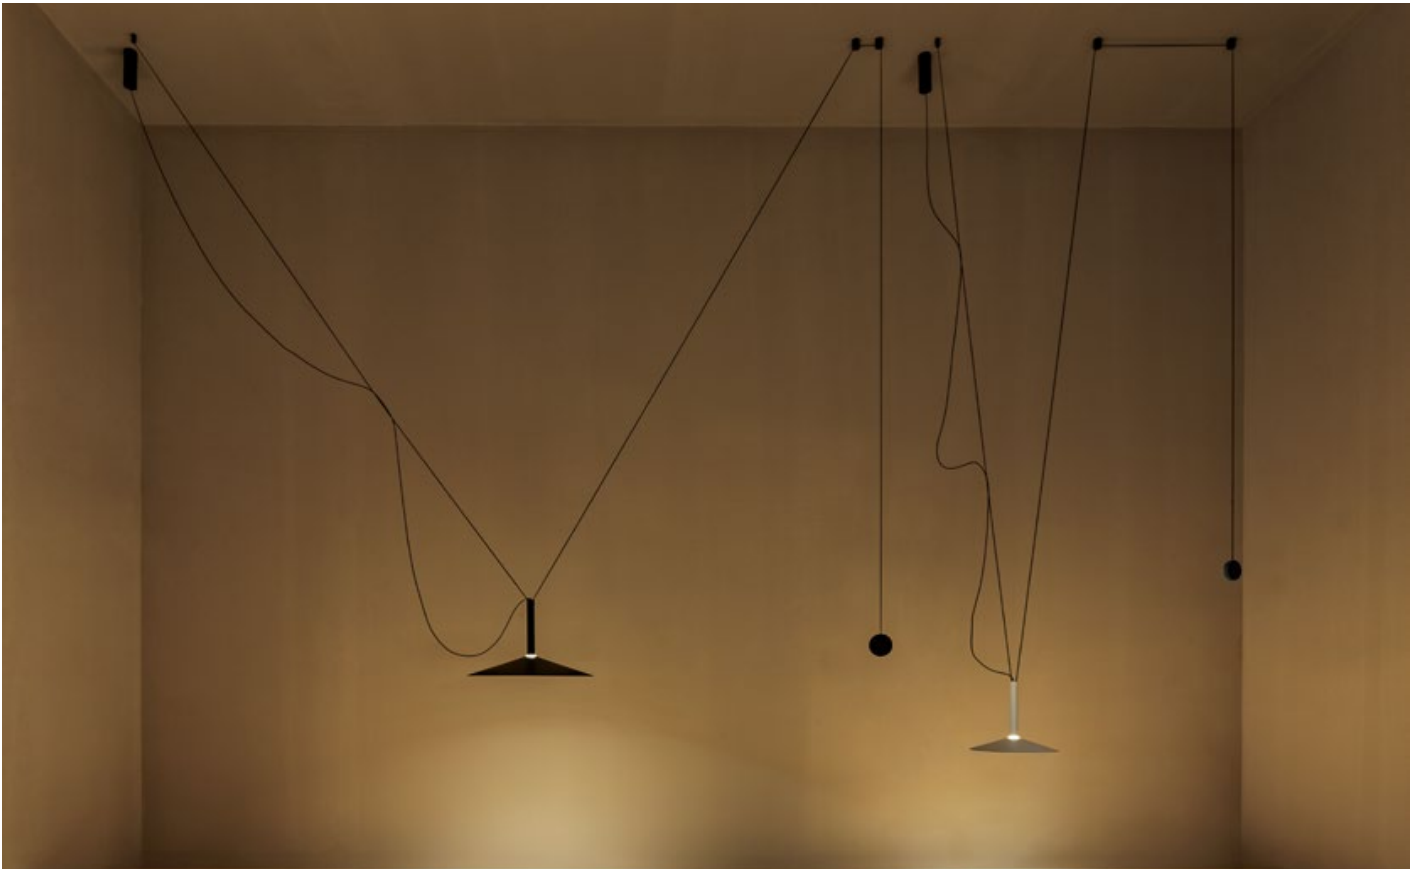

Optics.

Black electrical cord

Tubular structure and lacquered aluminum shade with a translucent polycarbonate diffuser. Cable with a counterweight that allows moving the lamp throughout the space. Recessed canopy.

marsetusa@marset.com

An almost imperceptible lens covers the LED and distributes the light. If only the cylindrical lamp is used, the downward-directed light is impeccable, and when a shade is added, the light escapes, illuminating the lamp itself.

Moving the point of light, that's the idea behind the new design by Jaime Ramirez. Milana involves a system of modular suspension lamps that combine with one another and can be moved both vertically and horizontally.

Moving the point of light, that's the idea behind the new design by Jaume Ramirez. Milana involves a system of modular suspension lamps that combine with one another and can be moved both vertically and horizontally.