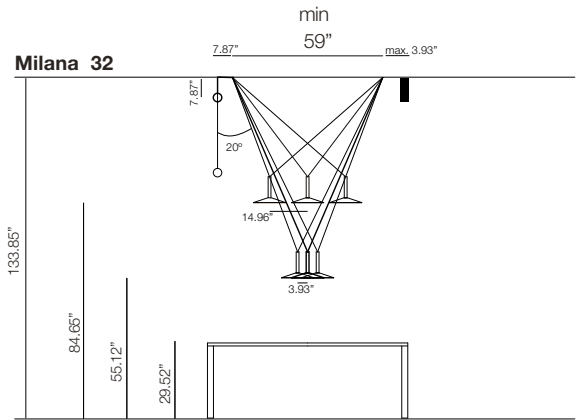

marsetusa@marset.com

Moving the point of light, that's the idea behind the new design by Jaime Ramirez. Milana involves a system of modular suspension lamps that combine with one another and can be moved both vertically and horizontally.