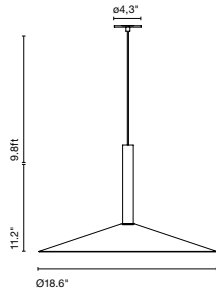

Milana

Jaume Ramírez

marset

Milana

Milana 32

Milana 47

Milana
LED SMD 8.3W 700mA
2700K CRI90
Source Lumens - 730lm
(included)

Triac phase control dimmer
(100-120V)