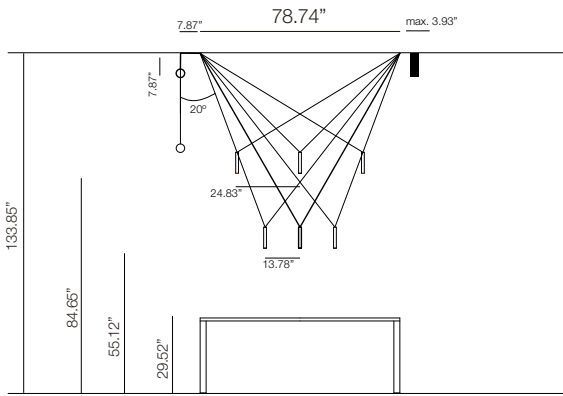

marsetusa@marset.com

⚠ WARNING. California Proposition 65 Warning for California Consumers. This product can expose you to chemicals including wood dust and lead which are known to the State of California to cause cancer or birth defects or other reproductive harm. For more information go to www.P65Warnings.ca.gov

Moving the point of light, that's the idea behind the new design by Jaime Ramirez. Milana involves a system of modular suspension lamps that combine with one another and can be moved both vertically and horizontally.