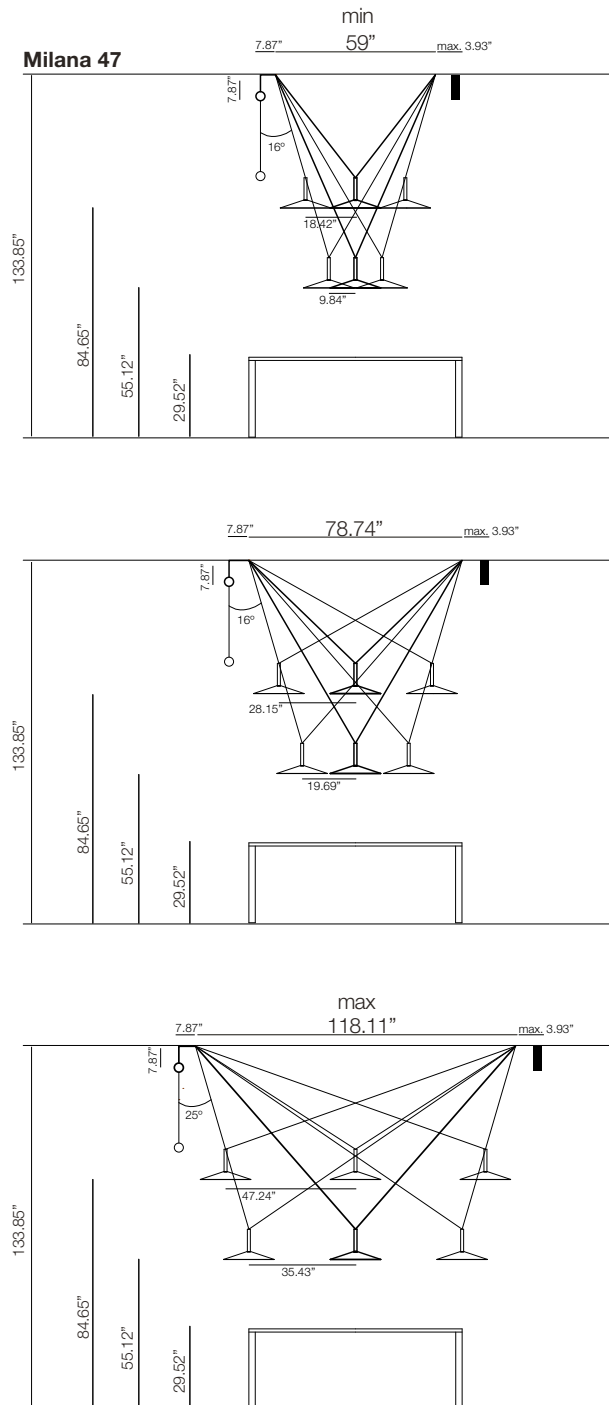

marsetusa@marset.com

⚠ WARNING. California Proposition 65 Warning for California Consumers. This product can expose you to chemicals including wood dust and lead which are known to the State of California to cause cancer or birth defects or other reproductive harm. For more information go to www.P65Warnings.ca.gov

Moving the point of light, that's the idea behind the new design by Jaume Ramirez. Milana involves a system of modular suspension lamps that combine with one another and can be moved both vertically and horizontally.