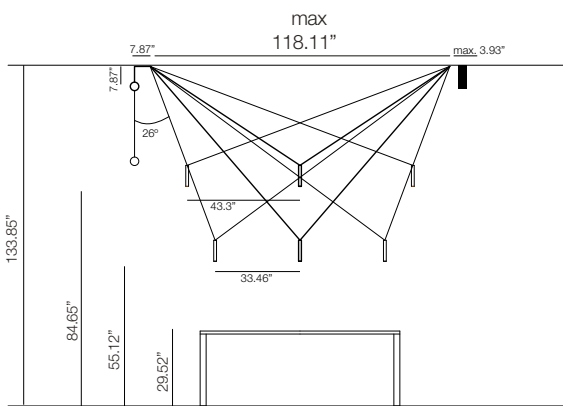

marsetusa@marset.com

⚠ WARNING. California Proposition 65 Warning for California Consumers. This product can expose you to chemicals including wood dust and lead which are known to the State of California to cause cancer or birth defects or other reproductive harm. For more information go to www.P65Warnings.ca.gov

Moving the point of light, that's the idea behind the new design by Jaime Ramirez. Milana involves a system of modular suspension lamps that combine with one another and can be moved both vertically and horizontally.