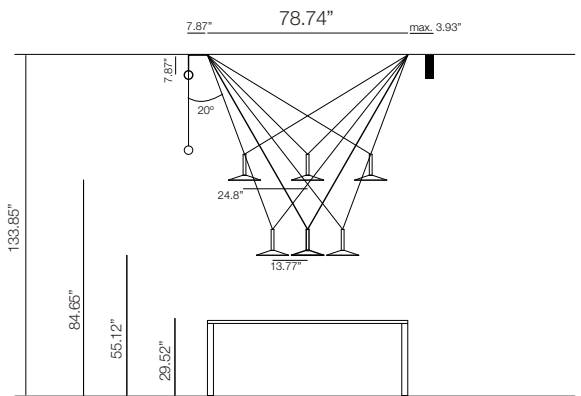

marsetusa@marset.com

Moving the point of light, that's the idea behind the new design by Jaime Ramirez. Milana involves a system of modular suspension lamps that combine with one another and can be moved both vertically and horizontally.