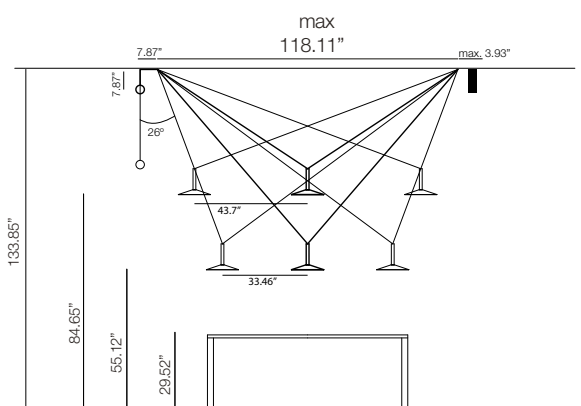

marsetusa@marset.com

⚠ WARNING. California Proposition 65 Warning for California Consumers. This product can expose you to chemicals including wood dust and lead which are known to the State of California to cause cancer or birth defects or other reproductive harm. For more information go to www.P65Warnings.ca.gov

Moving the point of light, that's the idea behind the new design by Jaime Ramirez. Milana involves a system of modular suspension lamps that combine with one another and can be moved both vertically and horizontally.