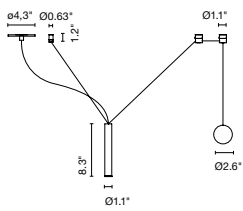

Milana Counterweight