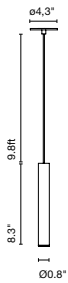

Milana

Jaume Ramírez

marset

Milana

Milana 32

Milana 47

Milana
LED SMD 8.3W 700mA
2700K CRI90
Source Lumens - 730lm
(included)

Triac phase control dimmer
(100-120V)

Optics.

Black electrical cord

Tubular structure and lacquered aluminum shade with a translucent polycarbonate diffuser. Cable with a counterweight that allows moving the lamp throughout the space. Recessed canopy.