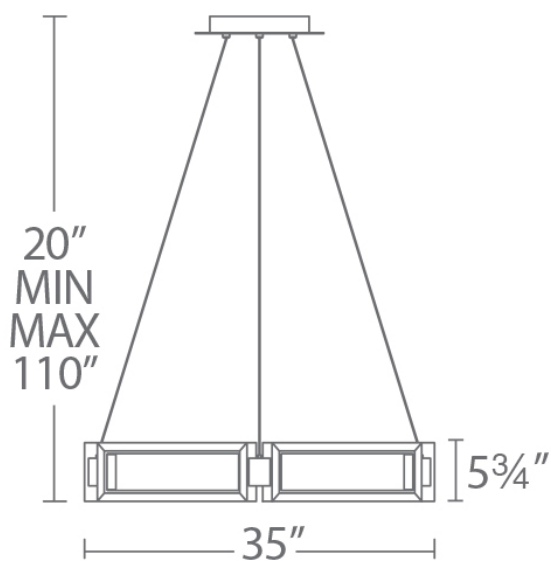

PD-50835

Model & Size	Color Temp	Finish	LED Watts	LED Lumens	Delivered Lumens
PD-50835 36"	3000K	AB Aged Brass	78.2W	6753	4437

Example: **PD-50835-AB**

For custom requests please contact customs@modernforms.com