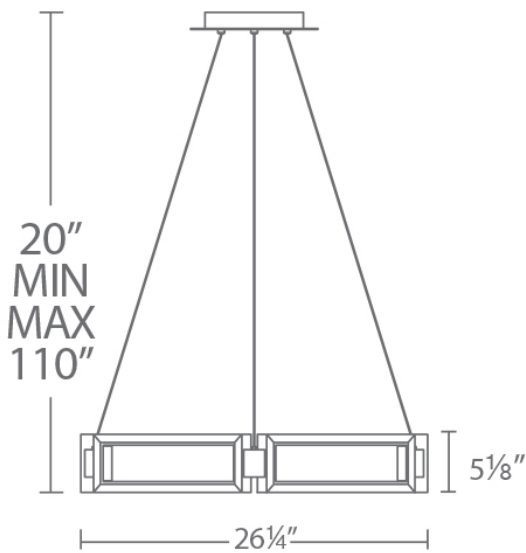

PD-50829

Model & Size	Color Temp	Finish	LED Watts	LED Lumens	Delivered Lumens
PD-50829 26"	3000K	AB Aged Brass	52.3W	4402	2892

Example: **PD-50829-AB**

For custom requests please contact customs@modernforms.com