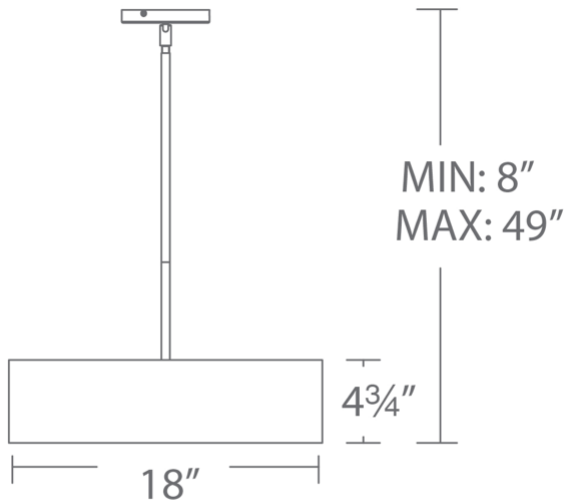

REPLACEMENT PARTS

- RPL-GLA-13114 - Glass
- RPL-SHA-16818 - Shade
- RPL-DIF-13114 - Diffuser
- RPL-ROD-IN12-BN - 12" Rod
- RPL-ROD-IN06-BN - 6" Rod

PD-16818

| Model & Size | Color Temp | Finish | LED Watts | LED Lumens | Delivered Lumens |
|--------------|------------|-------------------|-----------|------------|------------------|
| PD-16818 18" | 3000K | BN Brushed Nickel | 26W | 2015 | 1996 |