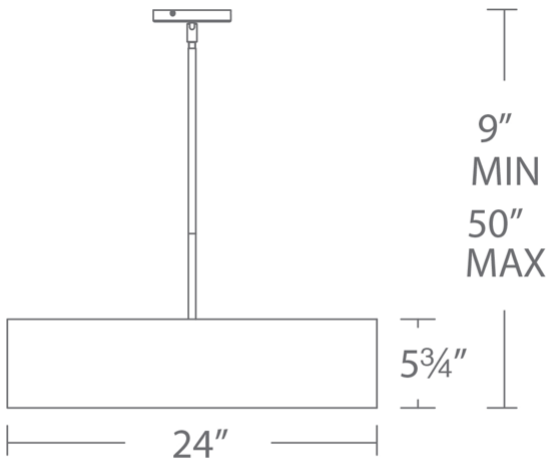

REPLACEMENT PARTS

- RPL-GLA-13120 - Glass
- RPL-SHA-16824 - Shade
- RPL-DIF-13120 - Diffuser
- RPL-ROD-IN12-BN - 12" Rod
- RPL-ROD-IN06-BN - 6" Rod

PD-16824

| Model & Size | Color Temp | Finish | LED Watts | LED Lumens | Delivered Lumens |
|--------------|------------|-------------------|-----------|------------|------------------|
| PD-16824 24" | 3000K | BN Brushed Nickel | 31.5W | 2644 | 2474 |