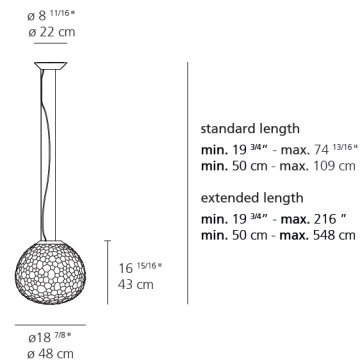

Meteorite 48 suspension E26/A19

1713018A

SPECIFICATIONS

Design By

Pio & Tito Toso

Collection

Design

Specifications

Lamp type	LED-T
Lamp	max 100W E26/A19
Lamp Included	No
Control type	Dimmable 2-Wire
Input Voltage	120V
Power consumption	115W
Ballast	N/A

Colors & Finishes

White

Materials

- Diffuser in handblown double layer artistic glass
- Base in technopolymer and steel

Features & Accessories

- Glass made by succession of glass molding, frosting, sandblasting and etching techniques
- Extended cable length

Dimensions

Packaging

1 Box

1 x 22-15/16" x 22-15/16" x 22-15/16" / 26.92 lbs - 58 cm x 58 cm x 58 cm / 12.21 kg

Light distribution

Diffused

Luminaire weight

16.77 lbs / 7.61 kg

Warranty

5 year Limited warranty