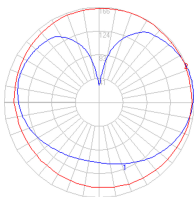

Features & Accessories

- Glass made by succession of glass molding, frosting, sandblasting and etching techniques
- Extended cable length

Dimensions

Ø 5 7/8"
Ø 15 cm

standard length
min. 19 3/4" - max. 49 3/16"
min. 50 cm - max. 125 cm

extended length
min. 19 3/4" - max. 216"
min. 50 cm - max. 548 cm

Ø 13 3/4"
Ø 35 cm

Packaging

1 Box

1 x 18-3/8" x 18-3/8" x 17-1/4" / 13.1 lbs - 46.5 cm x 46.5 cm x 43.5 cm / 5.94 kg

Light distribution

Diffused

Luminaire weight

7.78 lbs / 3.53 kg

Red = Max Cd. Through Vertical plane

Blue = Max Cd. Through Horizontal plane

Warranty

5 year Limited warranty