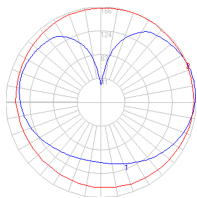

Features & Accessories

- Glass made by succession of glass molding, frosting, sandblasting and etching techniques

Dimensions

Packaging

1 Box

1 x 18-3/8" x 18-3/8" x 17-1/4" / 11.55 lbs - 46.5 cm x 46.5 cm x 43.5 cm / 5.24 kg

Light distribution

Diffused

Luminaire weight

6.46 lbs / 2.93 kg

Warranty

5 year Limited warranty

Red = Max Cd. Through Vertical plane

Blue = Max Cd. Through Horizontal plane