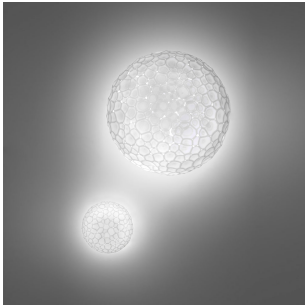

Meteorite 35 wall/ceiling E26/A19

SPECIFICATIONS

1701018A

Design By

Pio & Tito Toso

Collection

Design

Specifications

Lamp type	LED-T
Lamp	max 150W E26/A19
Lamp Included	No
Control type	Dimmable 2-Wire
Input Voltage	120V
Power consumption	N/A
Ballast	N/A

Colors & Finishes

White

Materials

- Diffuser in handblown double layer artistic glass
- Base in technopolymer and steel

Light distribution

Diffused

Luminaire weight

6.46 lbs / 2.93 kg

Warranty

5 year Limited warranty

Red = Max Cd. Through Vertical plane

Blue = Max Cd. Through Horizontal plane