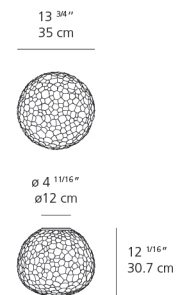

Meteorite 35 wall/ceiling E26/A19

SPECIFICATIONS

1701018A

Design By

Pio & Tito Toso

Collection

Design

Specifications

Lamp type	LED-T
Lamp	max 150W E26/A19
Lamp Included	No
Control type	Dimmable 2-Wire
Input Voltage	120V
Power consumption	N/A
Ballast	N/A

Colors & Finishes

White

Materials

- Diffuser in handblown double layer artistic glass
- Base in technopolymer and steel

Features & Accessories

- Glass made by succession of glass molding, frosting, sandblasting and etching techniques

Dimensions

Packaging

1 Box

1 x 18-3/8" x 18-3/8" x 17-1/4" / 11.55 lbs - 46.5 cm x 46.5 cm x 43.5 cm / 5.24 kg

Light distribution

Diffused

Luminaire weight

6.46 lbs / 2.93 kg

Warranty

5 year Limited warranty

Red = Max Cd. Through Vertical plane

Blue = Max Cd. Through Horizontal plane