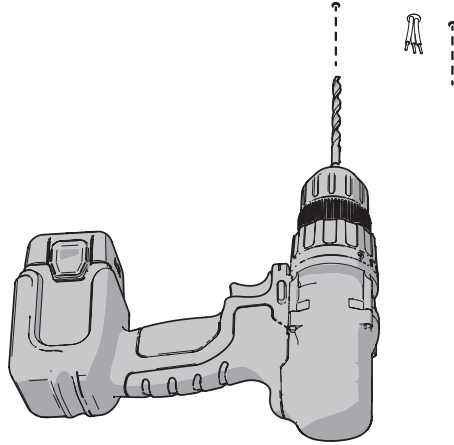

m o o o i

Meshmatics Chandelier

7

8