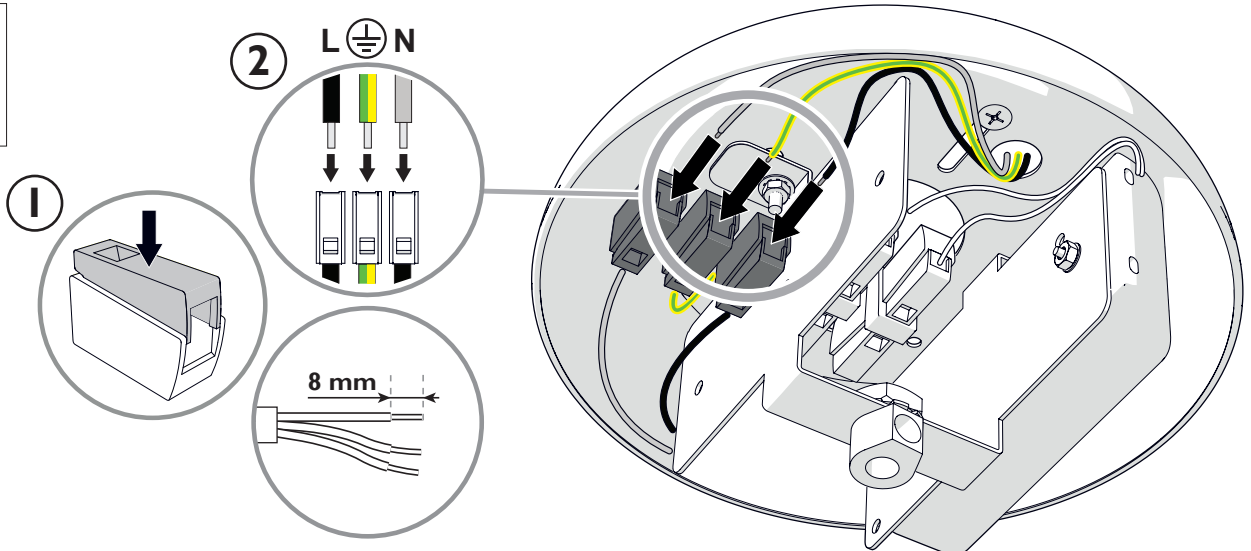

m o o o i

Meshmatics Chandelier

7

8

9

visit www.mooui.com for more information about the collection