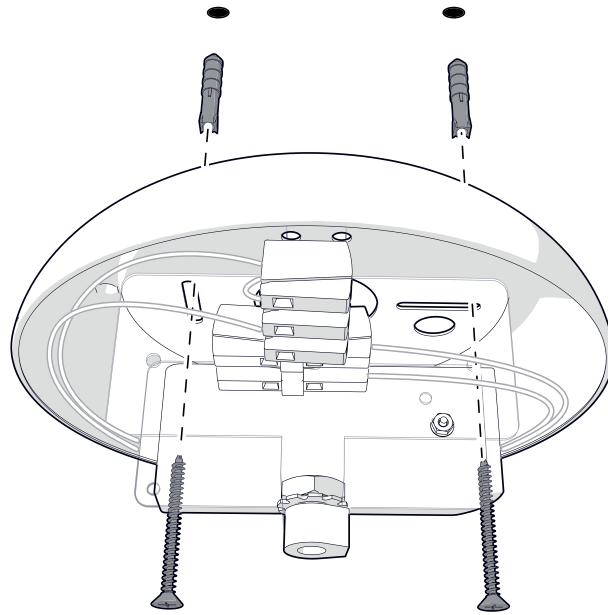

m o o o i

Meshmatics Chandelier

7

8

9

visit www.mooui.com for more information about the collection