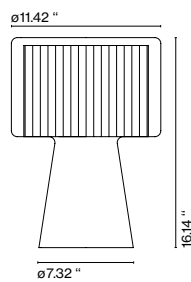

WARNING. California Proposition 65 Warning for California Consumers. This product can expose you to chemicals including wood dust and lead which are known to the State of California to cause cancer or birth defects or other reproductive harm. For more information go to www.P65Warnings.ca.gov

Mercer

- E26 TYPE A21 100W
- E26 LED TYPE A21 11W

Mercer M

- E26 TYPE A19 100W
- E26 LED TYPE A19 11W

Textile shade that floats inside a transparent blown glass structure. Opal diffuser disk over top opening.

- Pleated white cotton
- Pearl white

120 V - 60 Hz

dimmer Dry locations only

Black braided cloth electrical cord

- [Download](#) Assembly Instructions
- [Download](#) 2D
- [Download](#) 3D