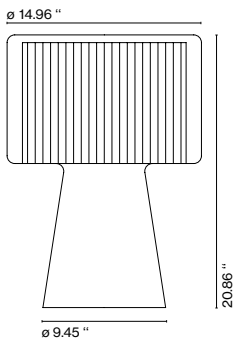

Mercer

Mercer M