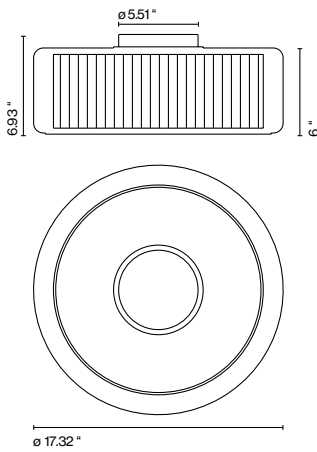

Mercer C

⚠ WARNING. California Proposition 65 Warning for California Consumers. This product can expose you to chemicals including wood dust and lead which are known to the State of California to cause cancer or birth defects or other reproductive harm. For more information go to www.P65Warnings.ca.gov

Mercer C

🔦 2 x E26 LED TYPE A 11W

Textile shade that floats inside a transparent blown glass structure. Opal diffuser disk on the lower part.

- Pleated white cotton
- Pearl white

Dry locations only

- [Download](#) Assembly Instructions
- [Download](#) Photometric Data
- [Download](#) 2D
- [Download](#) 3D

Range

marsetusa@marset.com
www.marset.com

The fusion of different materials achieves a spectacular result due to its textile shade floating in a transparent blown glass structure.