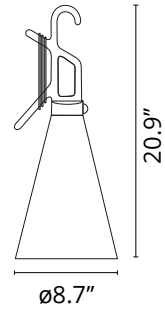

FLOS

■ FU378030 Black

Mayday

Designed by Konstantin Grcic, 2000

Incandescent - 60W

Are you a professional and your project needs consulting and support?

BOOK AN APPOINTMENT

Main specifications

EAN	8059607029152
Mounting	Hand lamp
Environments	Indoor dry location
Light Source Type	Bulb
Lamp category	Incandescent
Lamp type	A
Lamp holders	E26
Number of heads	1
Power (W)	60

Physical

Color	Black
Cord length (in)	191
Net weight (lb)	1.65
Package height (in)	21.65
Package width (in)	8.86
Package length (in)	8.86
Package volume (in)	1699.14
IP internal	20