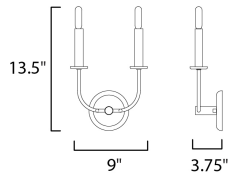

**MEASUREMENTS**

DIMENSION : 9" W x 12" H x 4" Ext  
 MAX OAH : 5" W x 5" H  
 HANGING WEIGHT : 1.32276 lb

**LAMPING**

INPUT VOLTAGE : 120V  
 BULB : 2 x 60W Incandescent E12 Candelabra , 120W Total  
 BULB INCLUDED : (Not Included)  
 DIMMABLE : Y  
 LIGHTING\_DIRECTION : Omni

**FINISHES OPTION**

- Black / Satin Nickel
- Satin Brass

**MATERIAL**

Steel

**RATINGS**

cULus  
 Damp Location  
 ADA

**ADDITIONAL**

INSTALL UP/DOWN: Up  
 OPERATING TEMPERATURE:  
 -20°C (-4°F), 40°C (104°F)