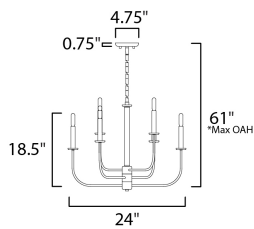

FINISHES OPTION

-  Black / Satin Nickel
-  Satin Brass

MATERIAL

Steel

RATINGS

cULus
Dry Location

ADDITIONAL

SLOPE: 30
OPERATING TEMPERATURE:
-20°C (-4°F), 40°C (104°F)

MEASUREMENTS

- DIMENSION : 24" L x 24" W x 18" H
- MAX OAH : 62.5" OAH
- CANOPY : 4.75" W x 0.75" H x 4.75" L
- HANGING WEIGHT : 7.7161 lb

LAMPING

- INPUT VOLTAGE : 120V
- BULB : 6 x 60W Incandescent E12 Candelabra , 360W Total
- BULB INCLUDED : (Not Included)
- DIMMABLE : Y