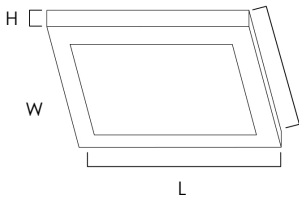

WAFER LED | SURFACE MOUNT

57720 / 57722 / 57724

- Die Cast Aluminum
- Size options between 4.5", 6.25" and 9"
- Ultra thin 0.5" H
- Approved for use in closets and storage spaces
- Suitable for Closets according to NEC Section 410.8 & 410.16
- Available in White (WT), Bronze (BZ), Black (BK), and Satin Nickel (SN)
- Triac Dimmable with Electronic Low Voltage Dimmers
- Easy to install: fits in 3-0 and 4-0 Outlet Box
- Edge-Lit LED Technology
- Suitable for Wet Location
- ETL/cETL IP65

Job Name : _____
 Job Type : _____
 Quantity : _____
 Comments : _____

PRODUCT DESCRIPTION

Wafer was designed for the discriminate consumer who wants the low profile look of recessed without the high cost. Manufactured of die cast aluminum, Wafer brings ultimate heat dissipation to its edge lit technology. Edge lighting gives very even light distribution while dispersing heat over a larger area. The result of this is longer LED life and better light diffusion.

MEASUREMENTS

MODEL DIMENSION

57720	4.5"L x 4.5"W x 0.5"H
57722	6.25"L x 6.25"W x 0.5"H
57724	9"L x 9"W x 0.5"H

HANGING WEIGHT

0.99 lb
1.21 lb
1.80 lb

LAMPING

MODEL BULB TYPE

57720	10W PCB LED (Integrated)
57722	15W PCB LED (Integrated)
57724	20W PCB LED (Integrated)