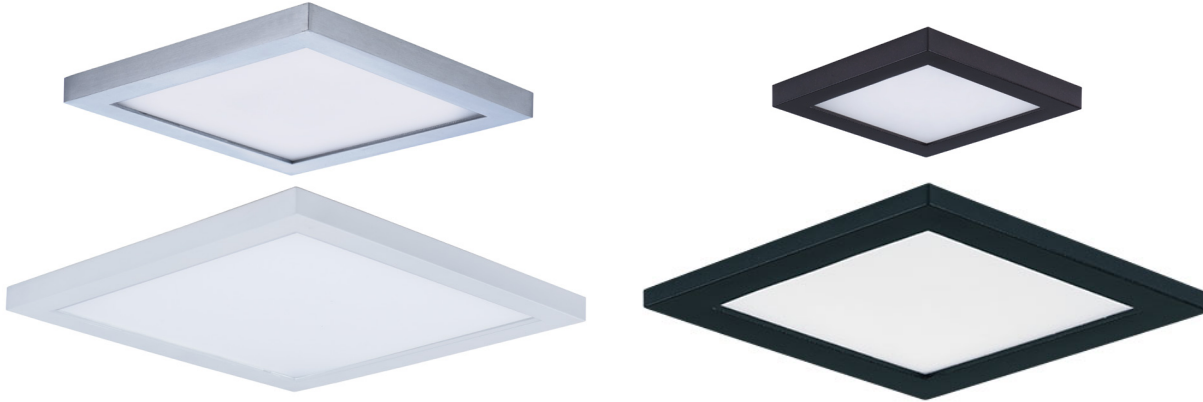

WAFER LED | SURFACE MOUNT

57720 / 57722 / 57724

- Die Cast Aluminum
- Size options between 4.5", 6.25" and 9"
- Ultra thin 0.5" H
- Approved for use in closets and storage spaces
- Suitable for Closets according to NEC Section 410.8 & 410.16
- Available in White (WT), Bronze (BZ), Black (BK), and Satin Nickel (SN)
- Triac Dimmable with Electronic Low Voltage Dimmers
- Easy to install: fits in 3-0 and 4-0 Outlet Box
- Edge-Lit LED Technology
- Suitable for Wet Location
- ETL/cETL IP65

Job Name : _____
 Job Type : _____
 Quantity : _____
 Comments : _____

PRODUCT DESCRIPTION

Wafer was designed for the discriminate consumer who wants the low profile look of recessed without the high cost. Manufactured of die cast aluminum, Wafer brings ultimate heat dissipation to its edge lit technology. Edge lighting gives very even light distribution while dispersing heat over a larger area. The result of this is longer LED life and better light diffusion.

MEASUREMENTS

MODEL DIMENSION

57720	4.5"L x 4.5"W x 0.5"H
57722	6.25"L x 6.25"W x 0.5"H
57724	9"L x 9"W x 0.5"H

HANGING WEIGHT

0.99 lb
1.21 lb
1.80 lb

LAMPING

MODEL BULB TYPE

57720	10W PCB LED (Integrated)
57722	15W PCB LED (Integrated)
57724	20W PCB LED (Integrated)

MATERIAL:

Die Cast Aluminum
 PMMA Acrylic Diffuser

AVAILABLE SIZES:

4.5" | 6.25" | 9"

RATINGS:

ETL/cETL IP65
 Wet Location
 Energy Star
 Title 24 JA8 compliant
 ADA
 Closets Rated: NEC 410.8 & 410.16

ADDITIONAL: