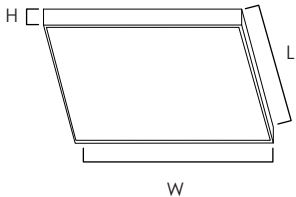

TRIM | FLUSH MOUNT

57665 | 57667 | 57668 | 57669

- Die Cast Aluminum
- Size options between 4.75", 6.25", 8.5", and 10.5"
- Ultra-thin 1/2" height with less than 1/4" trim
- Available in 3000k (Made-to-order Color Temperatures available)
- Suitable for Closets according to NEC Section 410.8 & 410.16
- Available in White (WT), Black (BK), Polished Chrome (PC) and Satin Nickel (SN)
- Dimmable with Triac and ELV Dimmers
- Easy to install: fits in 3-0 and 4-0 Outlet Box (pancake and mud ring acceptable)
- Pendant light accessory available (sold separately)
- Suitable for Wet Location, for use on ceilings outdoor and above showers
- ETL/cETL IP65

MEASUREMENTS

MODEL	DIMENSION	CANOPY	WIRE LENGTH
57665	4.75"W x 0.75"H x 4.75"L	4.5"D x 0.5"H	8"L
57667	6.25"W x 0.75"H x 6.25"L	6"D x 0.5"H	8"L
57668	8.5"W x 0.75"H x 8.5"L	8.25"D x 0.5"H	8"L
57669	10.5"W x 0.75"H x 10.5"L	10.25"D x 0.5"H	8"L
57600	2.25"W x 10.75"H x 2.25"L, 120"OAH	5"W x 0.25"H x 5"L	120"L

FINISHES OPTIONS:

- Polished Chrome (PC)
- Satin Nickel (SN)
- White (WT)
- Black (BK)

MATERIAL:

PC + Aluminum
 Shade: Polycarbonate

GLASS:

White Acrylic (WT)

AVAILABLE SIZE:

4.75" | 6.25" | 8.5" | 10.5"