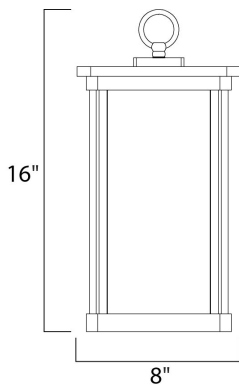

**ADDITIONAL**

INCANDESCENT WATTS:
RATED LIFE 25000 Hours
OPERATING TEMPERATURE:
-20°C (-4°F), 40°C (104°F)

**MEASUREMENTS**

DIMENSION : 8" L x 8" W x 16" H
HANGING WEIGHT : 6.8 lb

LAMPING

INPUT VOLTAGE : 120V
LUMENS : 1,100 Rated
BULB : 1 x 12W LED E26 Medium , 12W Total
BULB INCLUDED : (Included)
DIMMABLE : Triac CL
CRI : 90+ CRI
COLOR_TEMP : 3000K