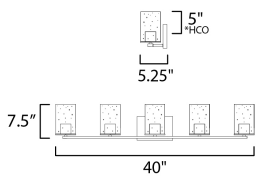

LAMPING

INPUT VOLTAGE : 120V
BULB : 5 x 60W Incandescent E26 Medium , 300W Total
BULB INCLUDED : (Not Included)
LIGHTING_DIRECTION : Omni