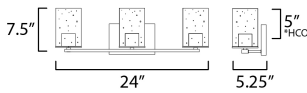

LAMPING

INPUT VOLTAGE : 120V
BULB : 3 x 60W Incandescent E26 Medium , 180W Total
BULB INCLUDED : (Not Included)
LIGHTING_DIRECTION : Omni