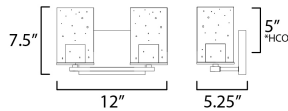

LAMPING

INPUT VOLTAGE : 120V
BULB : 2 x 60W Incandescent E26 Medium , 120W Total
BULB INCLUDED : (Not Included)
DIMMABLE : Y
LIGHTING_DIRECTION : Up/Down