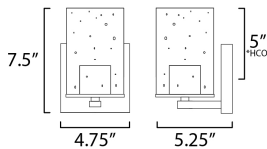

LAMPING

INPUT VOLTAGE : 120V
BULB : 1 x 60W Incandescent E26 Medium , 60W Total
BULB INCLUDED : (Not Included)
LIGHTING_DIRECTION : Omni