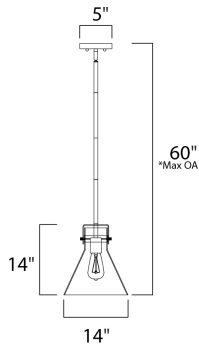

**MEASUREMENTS**

- DIMENSION : 14" L x 14" W x 60" H
- MAX OAH : 60" OAH
- CANOPY : 5" W x 1" H x 5" L
- HANGING WEIGHT : 6.84 lb

**LAMPING**

- INPUT VOLTAGE : 120V
- BULB : 1 x 60W Incandescent E26 Medium , 60W Total
- BULB INCLUDED : (Not Included)
- DIMMABLE : Yes