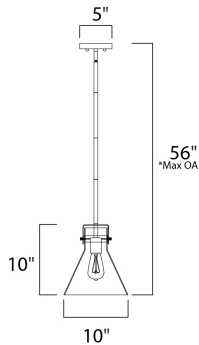

PRODUCT DESCRIPTION

This nautical-inspired collection features Clear Seedy glass cones suspended by a yoke frame. The clear glass offers abundant lighting and compliments the styling of the fixture. Make it a more industrial look by adding filament E26 light bulbs.

*max overall height

MEASUREMENTS

- DIMENSION : 10" L x 10" W x 56" H
- MAX OAH : 56" OAH
- CANOPY : 5" W x 1" H x 5" L
- HANGING WEIGHT : 4.85 lb

LAMPING

- INPUT VOLTAGE : 120V
- BULB : 1 x 60W Incandescent E26 Medium , 60W Total
- BULB INCLUDED : (Not Included)
- DIMMABLE : Yes