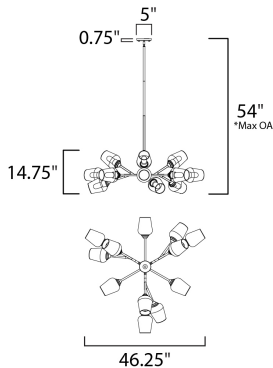

\*max overall height

**MEASUREMENTS**

- DIMENSION : 46.25" L x 46.25" W x 14.75" H
- MAX OAH : 54" OAH
- CANOPY : 5" W x 0.75" H x 5" L
- HANGING WEIGHT : 12.1 lb

**LAMPING**

- INPUT VOLTAGE : 120V
- BULB : 12 x 40W Incandescent E26 Medium , 480W Total
- BULB INCLUDED : (Included)
- DIMMABLE : Yes