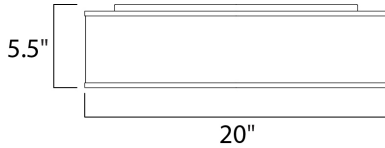

**MEASUREMENTS**

DIMENSION : 20" L x 20" W x 5.5" H  
 CANOPY : 17.75" W x 0.75" H x 17.75" L  
 HANGING WEIGHT : 6.66 lb

**LAMPING**

INPUT VOLTAGE : 120-277V  
 LUMENS : 1,960 Rated  
 BULB : 1 x 28W LED PCB Integrated , 28W Total  
 BULB INCLUDED : (Integrated)  
 DIMMABLE : Only at 120V with ELV  
 CRI : 90+ CRI  
 COLOR\_TEMP : 3000K