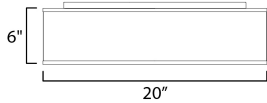

MEASUREMENTS

DIMENSION : 20" L x 20" W x 5.5" H
 CANOPY : 17.75" W x 1.35" H x 17.75" L
 HANGING WEIGHT : 6.31 lb

LAMPING

INPUT VOLTAGE : 120V
 LUMENS : 2,275 Rated
 BULB : 5 x 6.5W LED PCB Integrated , 32W Total
 BULB INCLUDED : (Integrated)
 DIMMABLE : Electronic Low Voltage (ELV)
 CRI : 90+ CRI
 COLOR_TEMP : 3000K