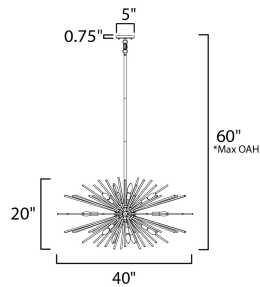

PRODUCT DESCRIPTION

A dazzling burst of Clear glass rods extend from a classic sputnik shape finished in a bright Polished Chrome or warm Satin Brass. Available in two sizes of pendants and as a ceiling fixture, this unique look is a statement piece designed to attract attention.

*max overall height

MEASUREMENTS

DIMENSION : 40" L x 40" W x 20" H
 MAX OAH : 60" OAH
 CANOPY : 5" W x 0.75" H x 5" L
 HANGING WEIGHT : 17.82 lb

LAMPING

INPUT VOLTAGE : 120V
 BULB : 16 x 60W Incandescent E12 Candelabra , 960W Total
 BULB INCLUDED : (Not Included)
 DIMMABLE : Y