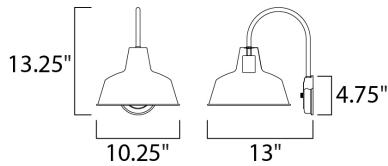

**MEASUREMENTS**

DIMENSION : 10.25" W x 13.25" H x 13" Ext  
 BACK PLATE : 4.75" W x 4.75" H x 10.5" HCO  
 HANGING WEIGHT : 1.76 lb

**LAMPING**

INPUT VOLTAGE : 120V  
 BULB : 1 x 60W Incandescent E26 Medium , 60W Total  
 BULB INCLUDED : (Not Included)  
 DIMMABLE : Yes  
 LIGHTING\_DIRECTION : Down