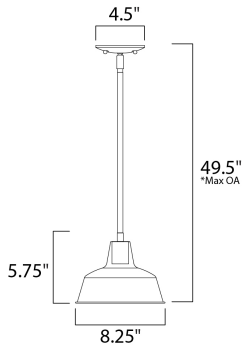

*max overall height

MEASUREMENTS

- DIMENSION : 8.25" L x 8.25" W x 5.75" H
- MAX OAH : 49.5" OAH
- CANOPY : 4.5" W x 0.75" H x 4.5" L
- HANGING WEIGHT : 2.2 lb

LAMPING

- INPUT VOLTAGE : 120V
- BULB : 1 x 60W Incandescent E26 Medium , 60W Total
- BULB INCLUDED : (Not Included)
- DIMMABLE : Yes
- LIGHTING_DIRECTION : Down