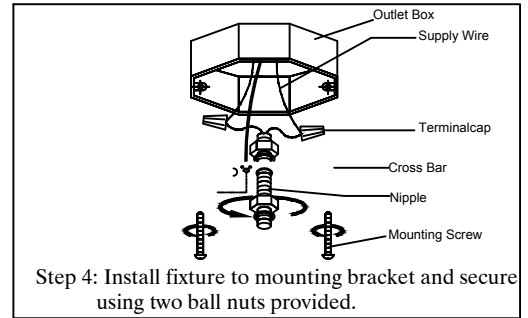

IMPORTANT: Turn off the power at the main fuse or circuit breaker box before starting installation

Locate all hardware & components before discarding packaging

Cleaning & Care:
Clean with soft cloth and a mild detergent.
Do not use abrasive cleaner.