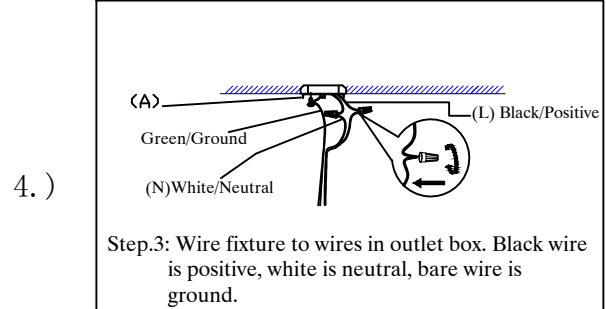

IMPORTANT: Turn off the power at the main fuse or circuit breaker box before starting installation

Locate all hardware & components before discarding packaging

Cleaning & Care:
Clean with soft cloth and a mild detergent.
Do not use abrasive cleaner.