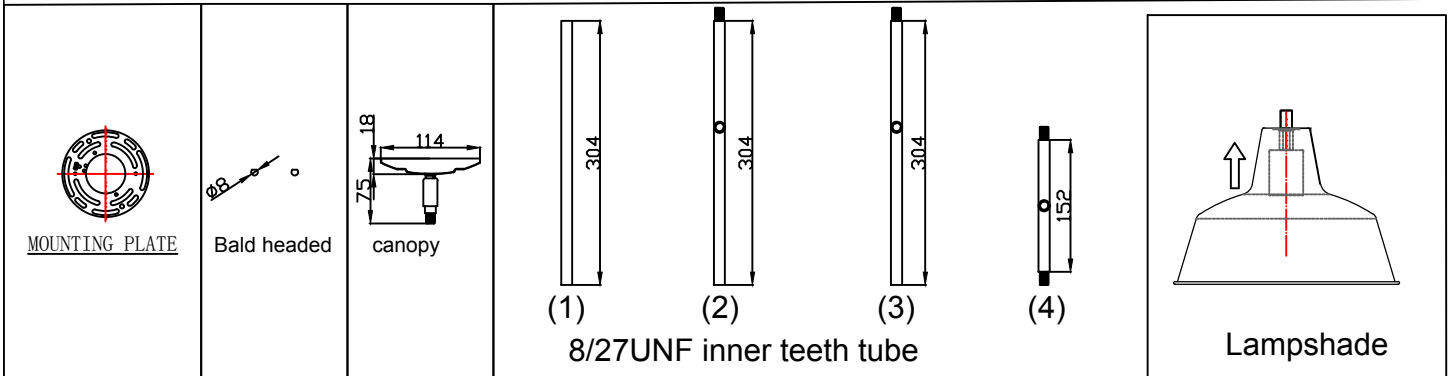

PRODUCT NAME: Pier M 1-Light Pendant
ITEM NUMBER: 35017

Please consult your electrician for hanging fixture and wiring.

Bulb (not included): : 1 x 60W Candelabra Bulb

MADE IN CHINA
Page 1 of (3)

IMPORTANT: Turn off the power at the main fuse or circuit breaker box before starting installation