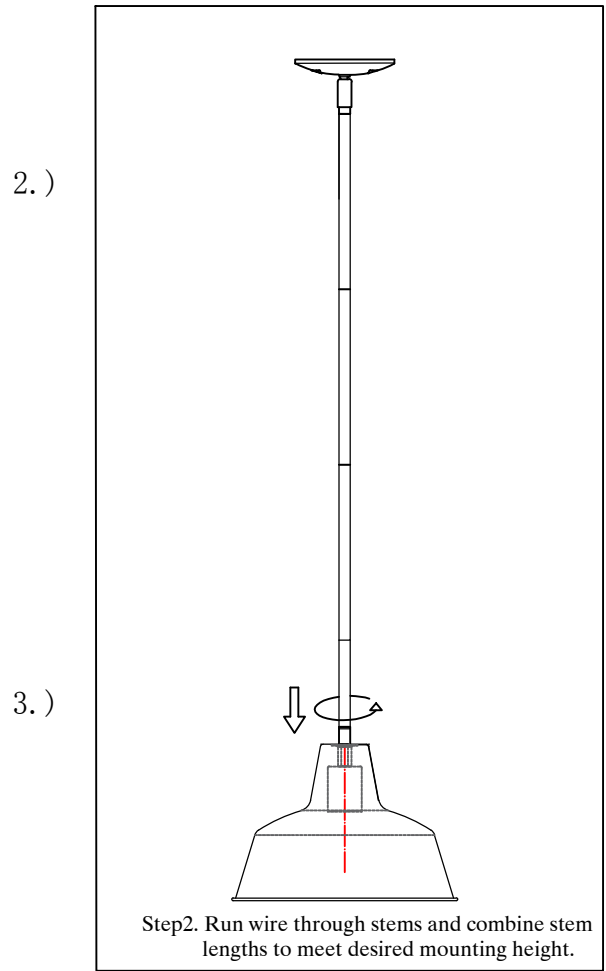

IMPORTANT: Turn off the power at the main fuse or circuit breaker box before starting installation

Locate all hardware & components before discarding packaging

Cleaning & Care:
Clean with soft cloth and a mild detergent.
Do not use abrasive cleaner.