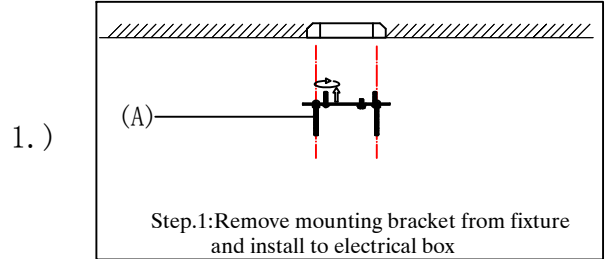

IMPORTANT: Turn off the power at the main fuse or circuit breaker box before starting installation

Locate all hardware & components before discarding packaging

Cleaning & Care:
Clean with soft cloth and a mild detergent.
Do not use abrasive cleaner.