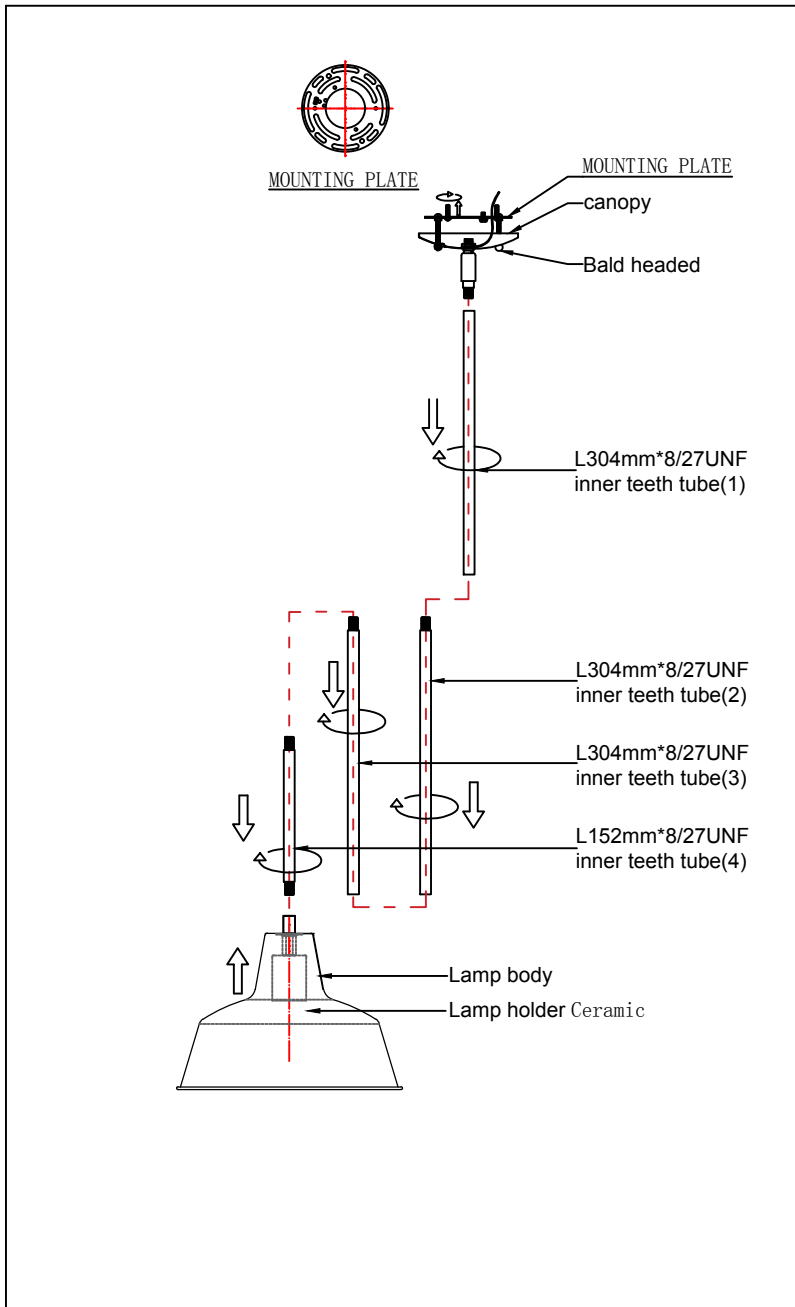

PRODUCT NAME: Pier M 1-Light Pendant
ITEM NUMBER: 35017

Please consult your electrician for hanging fixture and wiring.

Bulb (not included): : 1 x 60W Candelabra Bulb

MADE IN CHINA
Page 1 of (3)

IMPORTANT: Turn off the power at the main fuse or circuit breaker box before starting installation

Locate all hardware & components before discarding packaging

Cleaning & Care:
Clean with soft cloth and a mild detergent.
Do not use abrasive cleaner.

IMPORTANT: Turn off the power at the main fuse or circuit breaker box before starting installation