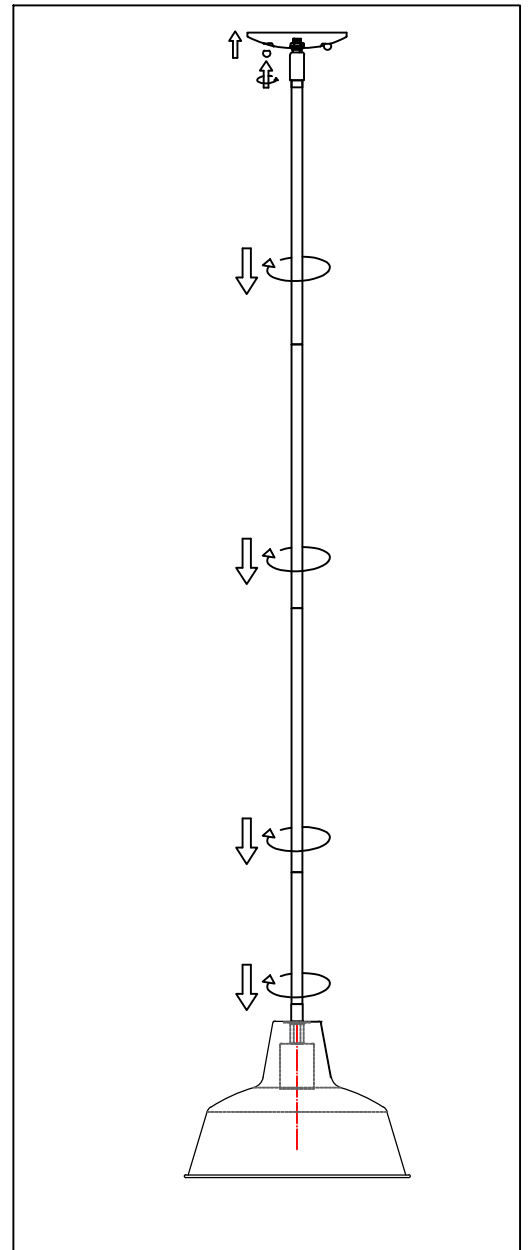

IMPORTANT: Turn off the power at the main fuse or circuit breaker box before starting installation

Locate all hardware & components before discarding packaging

Cleaning & Care:
Clean with soft cloth and a mild detergent.
Do not use abrasive cleaner.