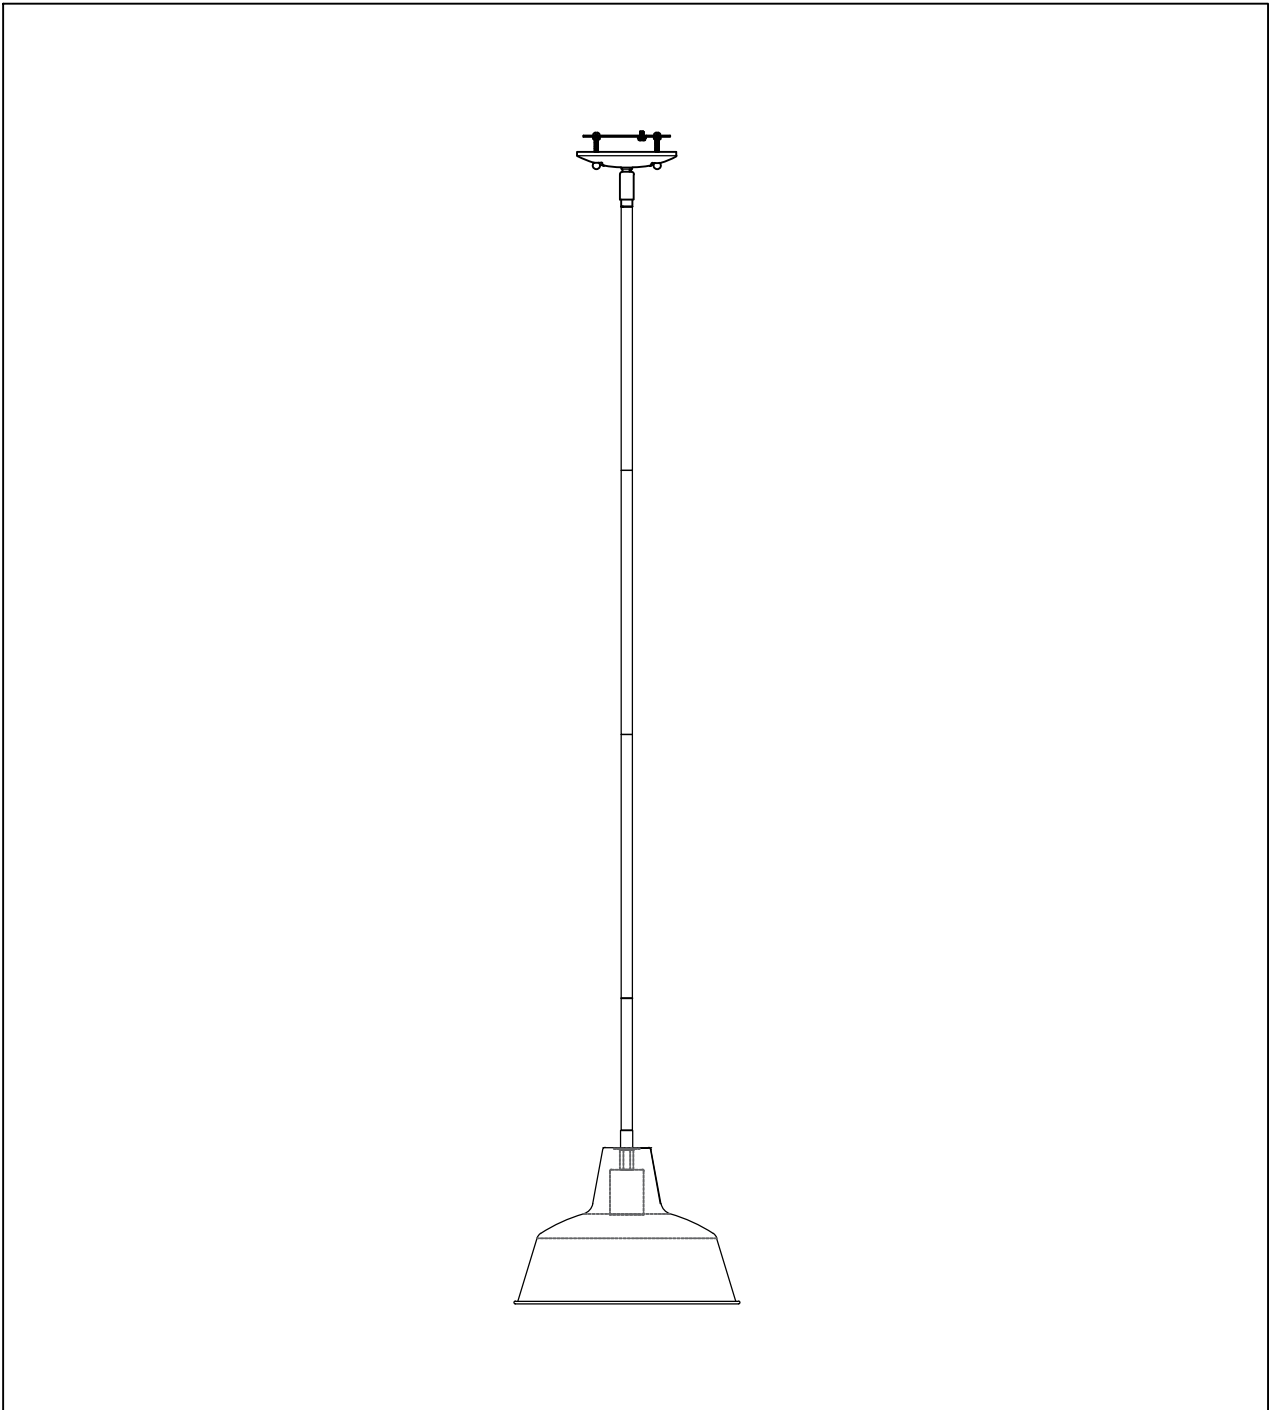

PRODUCT NAME: Pier M 1-Light Pendant
ITEM NUMBER: 35017

Please consult your electrician for hanging fixture and wiring.

Bulb (not included): : 1 x 60W Candelabra Bulb

MADE IN CHINA
Page 1 of (3)

IMPORTANT: Turn off the power at the main fuse or circuit breaker box before starting installation