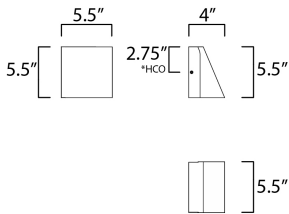

LAMPING

INPUT VOLTAGE : 120-277V
LUMENS : 880 Rated (820 Del.)
BULB : 1 x 15W LED PCB Integrated , 15W Total
BULB INCLUDED : (Integrated)
DIMMABLE : Only at 120V with ELV
CRI : 80 CRI
COLOR_TEMP : 3000K
LIGHTING_DIRECTION : Down