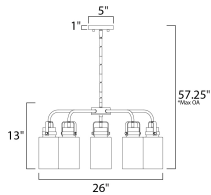

*max overall height

MEASUREMENTS

- DIMENSION : 26" W x 13" H
- MAX OAH : 57.25" OAH
- CANOPY : 5" W x 1" H
- HANGING WEIGHT : 9.7 lb

LAMPING

- INPUT VOLTAGE : 120V
- BULB : 5 x 60W Incandescent E26 Medium , 300W Total
- BULB INCLUDED : (Not Included)
- DIMMABLE : Yes

30175

FINISHES OPTION

GLASS

Clear CL

MATERIAL

Steel, Glass

RATINGS

cULus
Dry Location