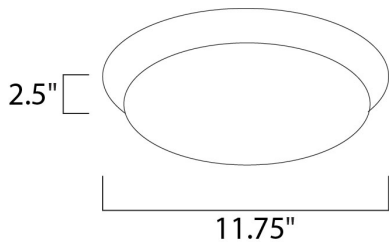

**MEASUREMENTS**

DIMENSION : 11.75" L x 11.75" W x 2.5" H  
 HANGING WEIGHT : 1.54 lb

**LAMPING**

INPUT VOLTAGE : 120-277V  
 LUMENS : 800 Rated (656 Del.)  
 BULB : 1 x 8W LED PCB Integrated , 8W Total  
 BULB INCLUDED : (Integrated)  
 DIMMABLE : No  
 CRI : 80+ CRI  
 COLOR\_TEMP : 3000K