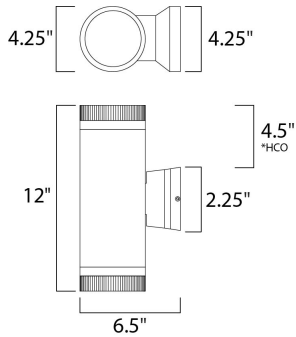

PRODUCT DESCRIPTION

Indirect exterior lighting not only provides illumination where you want but it also highlights the building structure for a beautiful architectural effect. Our collection of up and down lighting fixtures are available in both Architectural Bronze and Brushed Aluminum.

MEASUREMENTS

DIMENSION : 4.25" W x 12" H x 6.5" Ext
BACK PLATE : 4.5" W x 2.25" H x 4.5" HCO
HANGING WEIGHT : 4.4 lb

LAMPING

INPUT VOLTAGE : 120V
LUMENS : 1,400 Rated (335 Del.)
BULB : 2 x 10W LED PCB Integrated , 20W Total
BULB INCLUDED : (Integrated)
DIMMABLE : Triac CL
CRI : 80+ CRI
COLOR_TEMP : 3000K
LIGHTING_DIRECTION : Up/Down

FINISHES OPTION

- Architectural Bronze
- Brushed Aluminum

MATERIAL

Aluminum

RATINGS

cETLus
Wet Location
For Outdoor

ADDITIONAL

INSTALL UP/DOWN: All
OPERATING TEMPERATURE:
-20°C (-4°F), 40°C (104°F)

PHOTOMETRIC: Report Found Online

Always consult a qualified electrician before installing any lighting product.