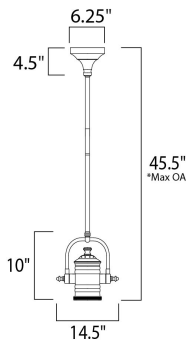

*max overall height

MEASUREMENTS

DIMENSION : 14.5" L x 14.5" W x 10" H
 MAX OAH : 45.5" OAH
 CANOPY : 6.25" W x 4.5" H x 6.25" L
 HANGING WEIGHT : 5.06 lb

LAMPING

INPUT VOLTAGE : 120V
 BULB : 1 x 50W Incandescent E26 Medium , 50W Total
 BULB INCLUDED : (Not Included)
 DIMMABLE : Yes