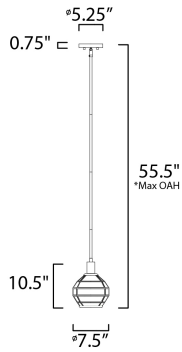

PRODUCT DESCRIPTION

A return of Bound Glass lighting, Heirloom features a classic globe shape with rectilinear clear glass panels finished in two-tone Black and Burnished Brass. The wall mounts are made of brass and aluminum which makes them suitable for outdoors as well as indoors.

*max overall height

MEASUREMENTS

- DIMENSION : 7.5" L x 7.5" W x 10.5" H
- MAX OAH : 55.5" OAH
- CANOPY : 5.125" W x 0.75" H x 5.125" L
- HANGING WEIGHT : 3.75 lb

LAMPING

- INPUT VOLTAGE : 120V
- BULB : 1 x 60W Incandescent E26 Medium , 60W Total
- BULB INCLUDED : (Not Included)
- DIMMABLE : Yes