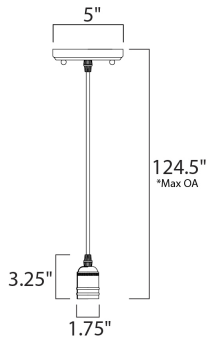

*max overall height

MEASUREMENTS

- DIMENSION : 5" L x 5" W x 3.25" H
- MAX OAH : 124.5" OAH
- CANOPY : 5" W x 0.75" H x 5" L
- HANGING WEIGHT : 9.9 lb
- WIRE LENGTH : 120"

LAMPING

- INPUT VOLTAGE : 120V
- BULB : 1 x 60W Incandescent E26 Medium , 60W Total
- BULB INCLUDED : (Not Included)
- DIMMABLE : Yes