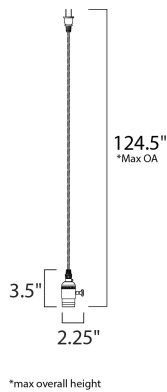

MEASUREMENTS

- DIMENSION : 2.25" L x 2.25" W x 3.5" H
- MAX OAH : 124.5" OAH
- HANGING WEIGHT : 4.4 lb
- WIRE LENGTH : 120"

LAMPING

- INPUT VOLTAGE : 120V
- BULB : 1 x 60W Incandescent E26 Medium , 60W Total
- BULB INCLUDED : (Not Included)
- DIMMABLE : Yes