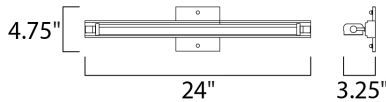

MEASUREMENTS

DIMENSION : 24" W x 4.75" H x 3.25" Ext
 BACK PLATE : 4.63" W x 4.63" H x 2.3" HCO
 HANGING WEIGHT : 3.02 lb

LAMPING

INPUT VOLTAGE : 120V
 LUMENS : 2,000 Rated
 BULB : 1 x 19W LED PCB Integrated , 19W Total
 BULB INCLUDED : (Integrated)
 DIMMABLE : Triac CL
 CRI : 90+ CRI
 COLOR_TEMP : 3000K