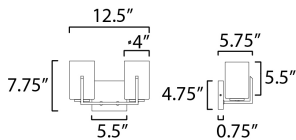

MEASUREMENTS

DIMENSION : 12.5" W x 7.75" H x 5.75" Ext
 BACK PLATE : 5.5" W x 4.75" H x 5.5" HCO
 HANGING WEIGHT : 2.7 lb

LAMPING

INPUT VOLTAGE : 120V
 BULB : 2 x 60W Incandescent E26 Medium , 120W Total
 BULB INCLUDED : (Not Included)
 LIGHTING_DIRECTION : Up/Down