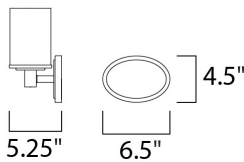

**MEASUREMENTS**

DIMENSION : 29" W x 9.5" H x 5.25" Ext  
 BACK PLATE : 6.5" W x 4.5" H x 7" HCO  
 HANGING WEIGHT : 4.69 lb

**LAMPING**

INPUT VOLTAGE : 120V  
 BULB : 4 x 60W Incandescent E26 Medium , 240W Total  
 BULB INCLUDED : (Not Included)  
 DIMMABLE : Yes