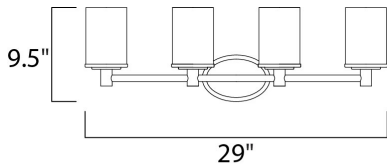

**MEASUREMENTS**

DIMENSION : 29" W x 9.5" H x 5.25" Ext  
 BACK PLATE : 6.5" W x 4.5" H x 7" HCO  
 HANGING WEIGHT : 4.69 lb

**LAMPING**

INPUT VOLTAGE : 120V  
 BULB : 4 x 60W Incandescent E26 Medium , 240W Total  
 BULB INCLUDED : (Not Included)  
 DIMMABLE : Yes