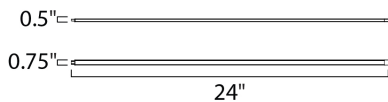

PRODUCT DESCRIPTION

Narrow Aluminum channels of LED are easily concealed in an economical way to tackle your task lighting. Installation is simple with an adjustable bracket that allows you to direct the light to where you need it, and a simple plug-in or hard wire power supply. Available in lengths from 6" to 48" and varies accessories, Slim Stick is the easy solution for your task lighting installation.

MEASUREMENTS

DIMENSION : 24" L x 0.75" W x 0.5" H
 HANGING WEIGHT : 0.4 lb

LAMPING

INPUT VOLTAGE : 24V
 LUMENS : 1,050 Rated (780 Del.)
 BULB : 1 x 10W LED PCB Integrated , 10W Total
 BULB INCLUDED : (Integrated)
 DIMMABLE : Triac CL
 CRI : 90+ CRI
 COLOR_TEMP : 3000K