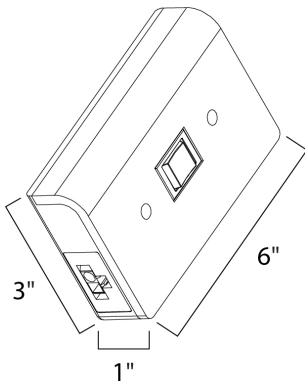

**PRODUCT DESCRIPTION**

The versatile MX-LD-AC LED disc features two piece aluminum construction that allowing for surface mounting all recessed. They are designed for daisy chain installation of up to 20 discs on one power supply. Fully dimmable with ELV and Triac dimmers. This combination of versatility, safety, energy efficiency and dimmability make the MX-LD-AC LED discs the smart choice for disc lighting.

**MEASUREMENTS**

DIMENSION : 4" L x 2.5" W x 1" H  
 HANGING WEIGHT : 0.26 lb

**LAMPING**

INPUT VOLTAGE : V  
 BULB :

**FINISHES OPTION**

-  Black
-  White

**RATINGS**

cETLus  
 N/A Location