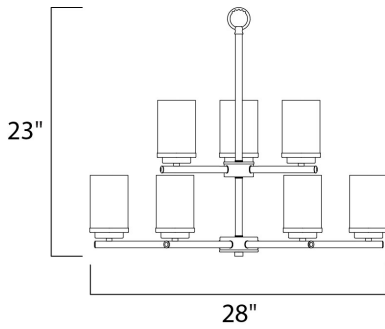

MEASUREMENTS

DIMENSION : 28" L x 28" W x 23" H
 CANOPY : 5.12" W x 0.79" H x 5.12" L
 HANGING WEIGHT : 13.27 lb

LAMPING

INPUT VOLTAGE : 120V
 BULB : 9 x 60W Incandescent E26 Medium , 540W Total
 BULB INCLUDED : (Not Included)
 DIMMABLE : Yes