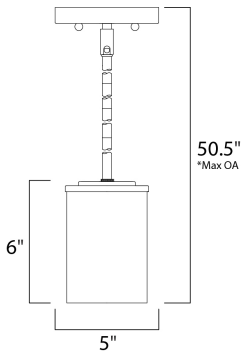

*max overall height

MEASUREMENTS

- DIMENSION : 5" L x 5" W x 6" H
- MAX OAH : 50.5" OAH
- CANOPY : 5.12" W x 0.79" H x 5.13" L
- HANGING WEIGHT : 2 lb

LAMPING

- INPUT VOLTAGE : 120V
- BULB : 1 x 60W Incandescent E26 Medium , 60W Total
- BULB INCLUDED : (Not Included)
- DIMMABLE : Yes