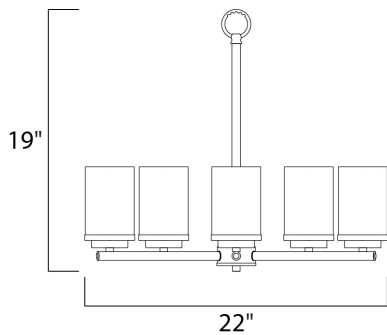

MEASUREMENTS

DIMENSION : 22" L x 22" W x 19" H
 CANOPY : 5.12" W x 0.79" H x 5.12" L
 HANGING WEIGHT : 8.76 lb

LAMPING

INPUT VOLTAGE : 120V
 BULB : 5 x 60W Incandescent E26 Medium , 300W Total
 BULB INCLUDED : (Not Included)
 DIMMABLE : Yes