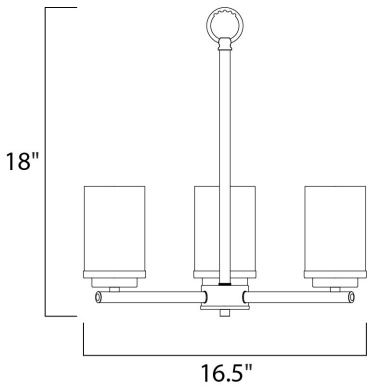

**MEASUREMENTS**

DIMENSION : 16.5" L x 16.5" W x 18" H  
 CANOPY : 5.12" W x 0.79" H x 5.12" L  
 HANGING WEIGHT : 6.24 lb

**LAMPING**

INPUT VOLTAGE : 120V  
 BULB : 3 x 60W Incandescent E26 Medium , 180W Total  
 BULB INCLUDED : (Not Included)  
 DIMMABLE : Yes