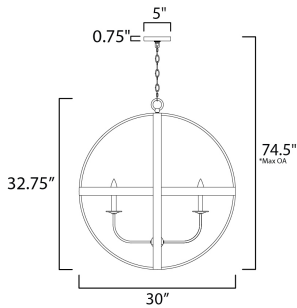

*max overall height

MEASUREMENTS

- DIMENSION : 30" L x 30" W x 32.75" H
- MAX OAH : 74.5" OAH
- CANOPY : 5" W x 0.75" H x 5" L
- HANGING WEIGHT : 25.52 lb

LAMPING

- INPUT VOLTAGE : 120V
- BULB : 6 x 60W Incandescent E12 Candelabra , 360W Total
- BULB INCLUDED : (Not Included)
- DIMMABLE : Yes